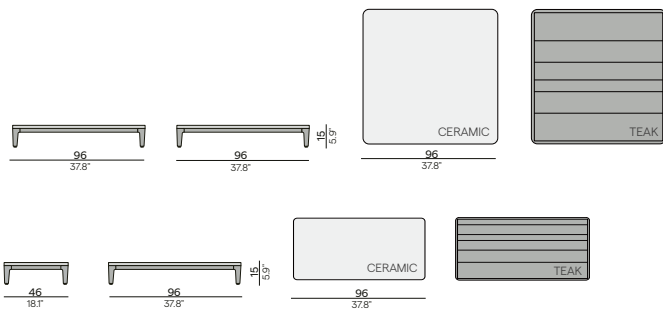

Coffee table - modular