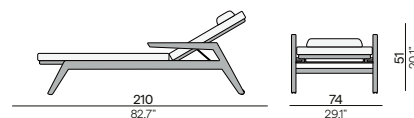

Dining side chair

3-seater

Lounger

Lounger - with armrest

Materials & colours

Table base - table top
teak - teak

HFTB
teak
brushed

2H36
teak
brushed