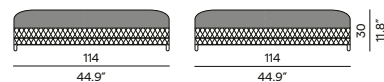

Medium footstool/sidetable

Small footstool/sidetable

Lounger

Materials & colours

Finishing
wicker 2,8mm

2W23
camel

Dining arm chair

Coffee table - 114x114