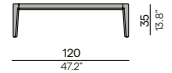

Coffee table