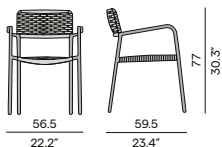

AF10
lava

2R01
bronze
11mm

AF10
lava

2R03
anthracite
11mm

Features

- Stackable chair

Discover Echo

Dining arm chair