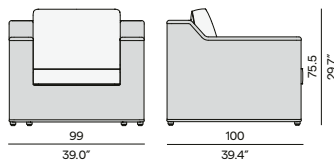

San Diego[•] designed by Stephane De Winter

Materials & colours

Finishing
wicker 8mm

4W84
old grey
cord

Features

- Modular system
- Lounger with wheels
- Cushion with piping

Discover San Diego

Dining arm chair

High back lounge chair

1-seater

2,5-seater