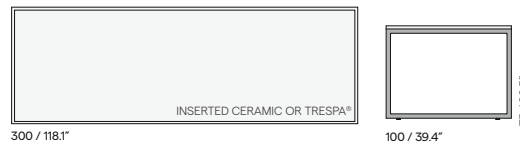

Dining table