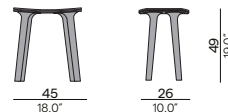

Materials & colours

Frame
Teak

HFTK
teak
natural

HFTN
brushed
teak nero

Features

- Stackable chair
- Removable back & seat cushion

Dining arm chair

Stool - 47

Counter stool - 61

Barstool - 61

Barstool - 79

Discover Solid