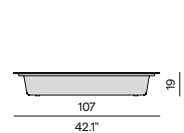

Large footstool/sidetable

Pictured back- and armrest combinations are indicative.
Multiple combinations possible.