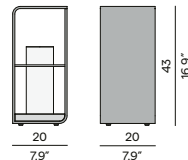

Outdoor lighting LED - medium