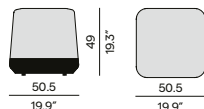

63
24.8"

39
15.4"

63
24.8"

Poufs

Kumo

Materials & colours

Finishing
all fabrics

Kumo pouf 50×50