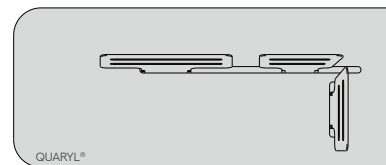

Left end seat - Quarryl®

280
110.2"

280
110.2"

117
46.1"

Right end seat - Quarryl®

280
110.2"

280
110.2"

117
46.1"