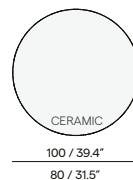

Discover Torsa

Counter table