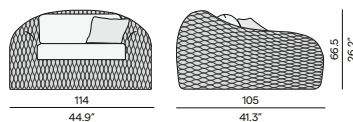

Kobo® designed by Stephane De Winter

Materials & colours

Finishing
Rope

4R03
anthracite

4R04
pepper

1-seater

3-seater

Lounger

Discover Kobo