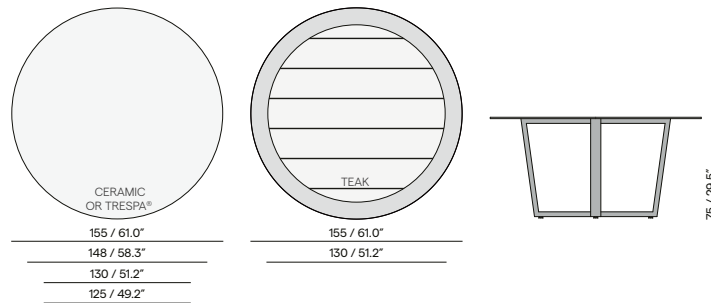

Table top

- Ceramic 6mm (6K)
- Ceramic 12mm (5K)
- Teak insert 22mm (1H)
- Trespa® 13mm (1T - 2T)

For all available table tops, please see

Dining table

Bench

with full alu top

with full alu top

Discover Fuse