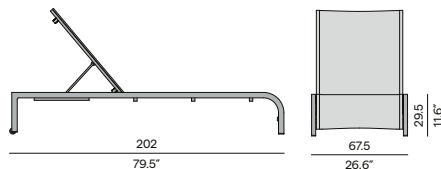

Lounger - Textiles