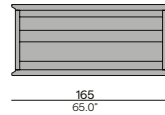

HFTS
teak
scuro

2H37
teak
scuro

Features

- Adjustable feet

Dining table

Coffee table

Bench

Zendo Sense[°] designed by Stephane de Winter