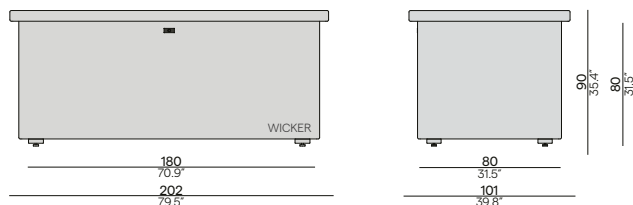

Aspen cushion box large