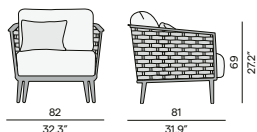

Cascade[•] designed by Stephane De Winter

Materials & colours

Frame - finishing
PCA - rope

AF08
white

3R02
silver
45mm

AF10
lava

3R03
anthracite
45mm

1-seater

3-seater

Daybed

Discover Cascade