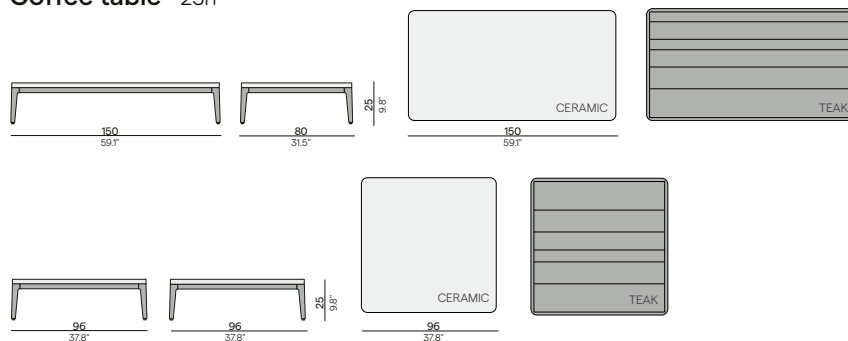

5K68
concrete

Features

- Adjustable feet

Discover Zendo Sense

Coffee table - 35h

Coffee table - 25h

Lumo[•]

designed by Koen Van Extergem