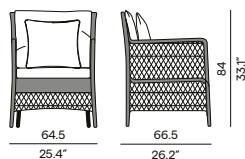

Materials & colours

Finishing
wicker 2,8mm

2W23
camel

Dining arm chair

Coffee table - 114x114

1-seater

Medium footstool/sidetable - 61x61

2,5-seater

Sidetable - 43x43

Discover Malibu

Patio chair