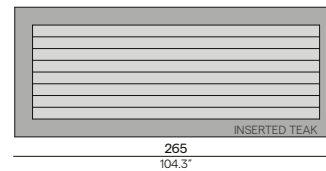

Dining table