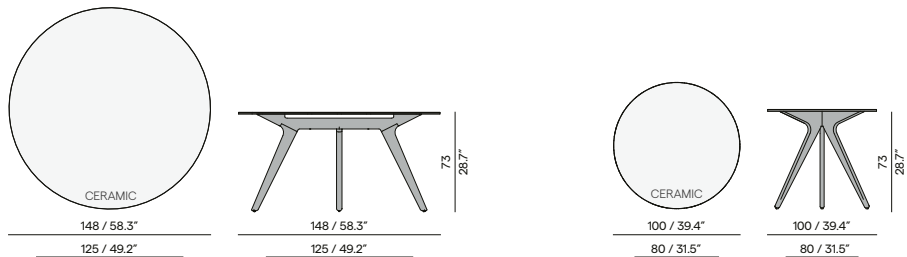

Dining table