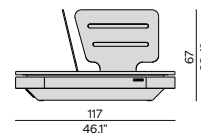

Left end seat - Quarryl®

280
110.2"

280
110.2"

117
46.1"

Right end seat - Quarryl®

280
110.2"

280
110.2"

117
46.1"