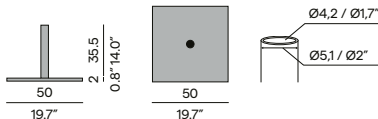

Umbrella base 21kg