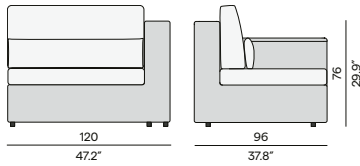

Left seat

Right seat

Corner seat

Large middle seat

Small middle seat

Large footstool/sidetable

Medium footstool/sidetable

Small footstool/sidetable

Lounger