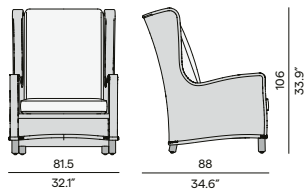

High back lounge chair