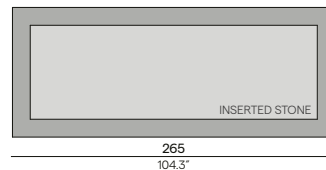

Dining table