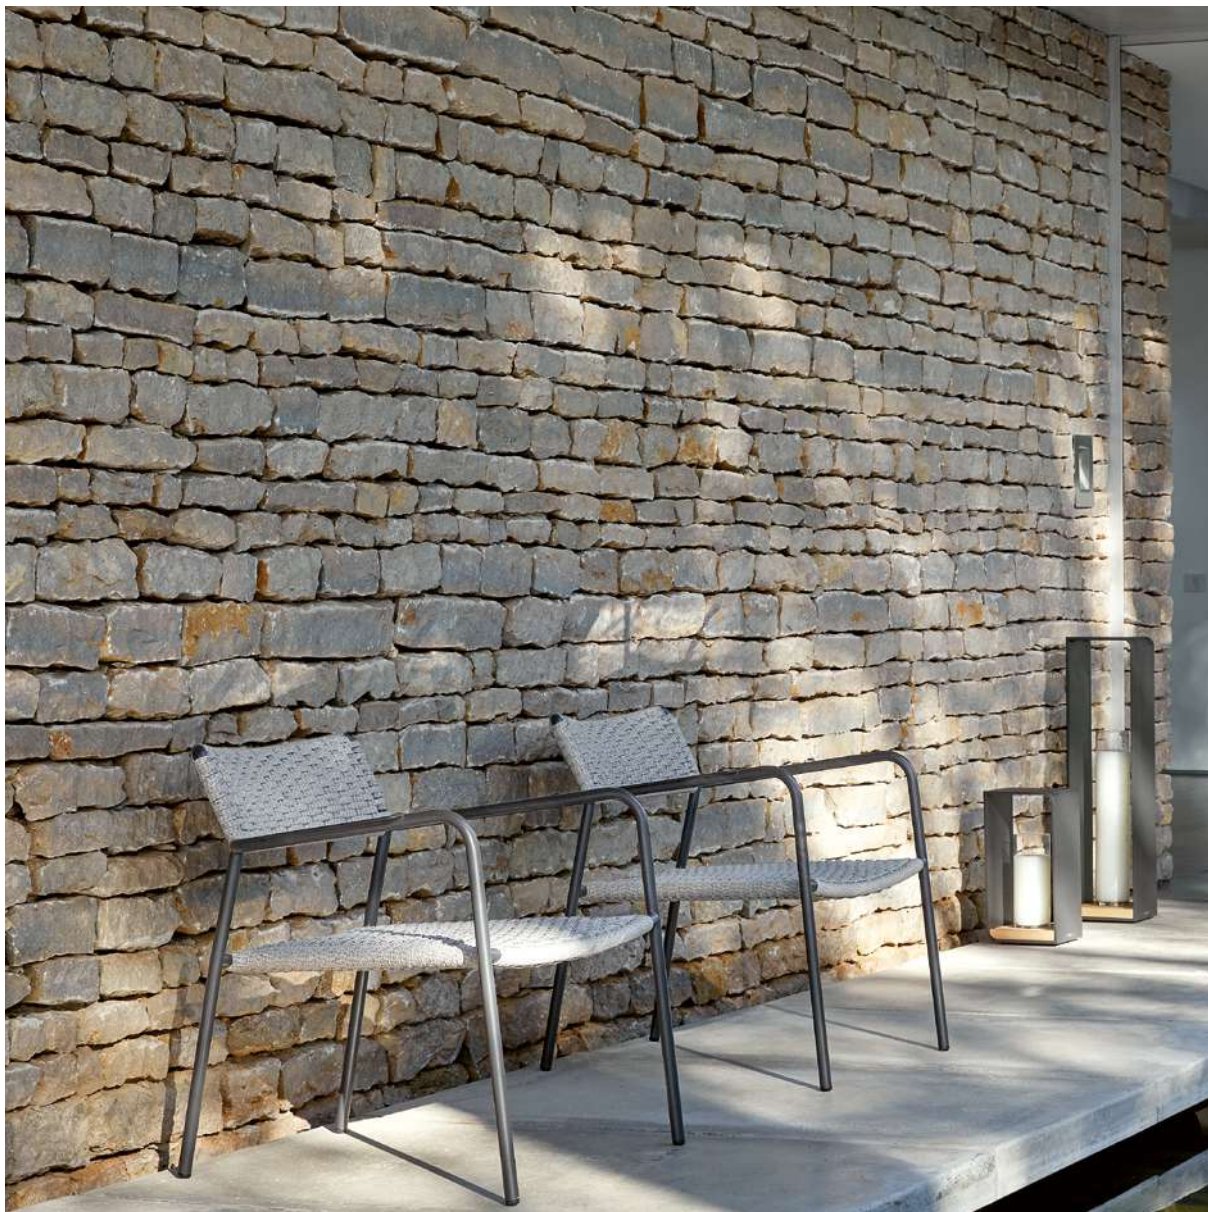

Echo | 1-seater