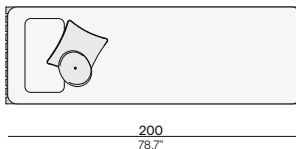

Materials & colours

Frame - top
PCSTS - teak

SF10 lava
2H43 teak natural

SF10 lava
2H37 teak scuro

Bench 200×65

Lounger

Discover San