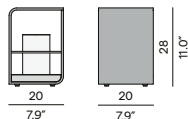

Outdoor lighting LED - small