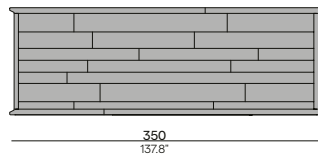

Dining table