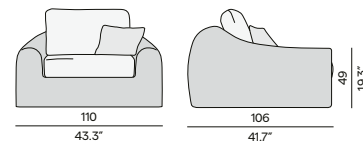

Materials & colours

Finishing
wicker 6mm

3W84
old grey
cord

Features

- Lounger with wheels

Discover River

Dining arm chair - round

1-seater

3-seater

Sunbed - small

Sunbed - large