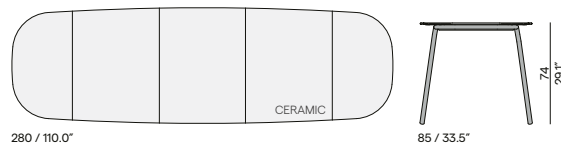

Dining table