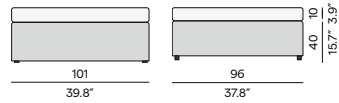

Large footstool/sidetable