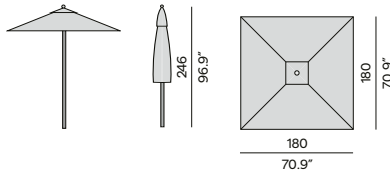

Discover umbrellas

Umbrella 180×180

Umbrella base 21kg

Step into our world of outdoor luxury at any moment

Feeling inspired? Experience Manutti for yourself and discover a world beyond your wildest expectations. Bask in the luxury and invitation of our unique design pieces, created with your comfort and pleasure in mind. All that is left for you to do is connect, dream and share experiences.