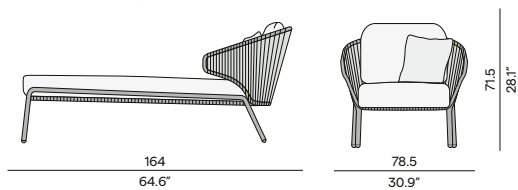

Medium footstool/sidetable

Discover Radoc

2,5-seater

3-seater

Chaise longue

Materials & colours

Frame - top
PCSTS - teak

SF10 lava
2H43 teak natural