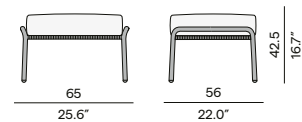

Medium footstool/sidetable