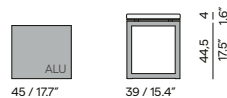

Table top

- Ceramic 6mm (6K)
- Ceramic 12mm (5K)
- Teak insert 22mm (1H)
- Trespa® 13mm (1T - 2T)

For all available table tops, please see

Dining table

Bench

with full alu top

with full alu top

Discover Fuse