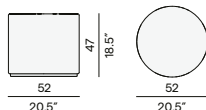

Discover poufs

Moon Island

Materials & colours

Finishing
all fabrics

Moon Island medium footstool/sidetable - Ø52

Moon Island small footstool/sidetable - Ø63

Touch

Materials & colours