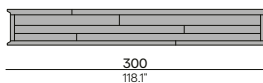

HFTS
teak
scuro

2H37
teak
scuro

Features

- Adjustable feet

Dining table

Coffee table

Bench

Zendo Sense[°] designed by Stephane de Winter