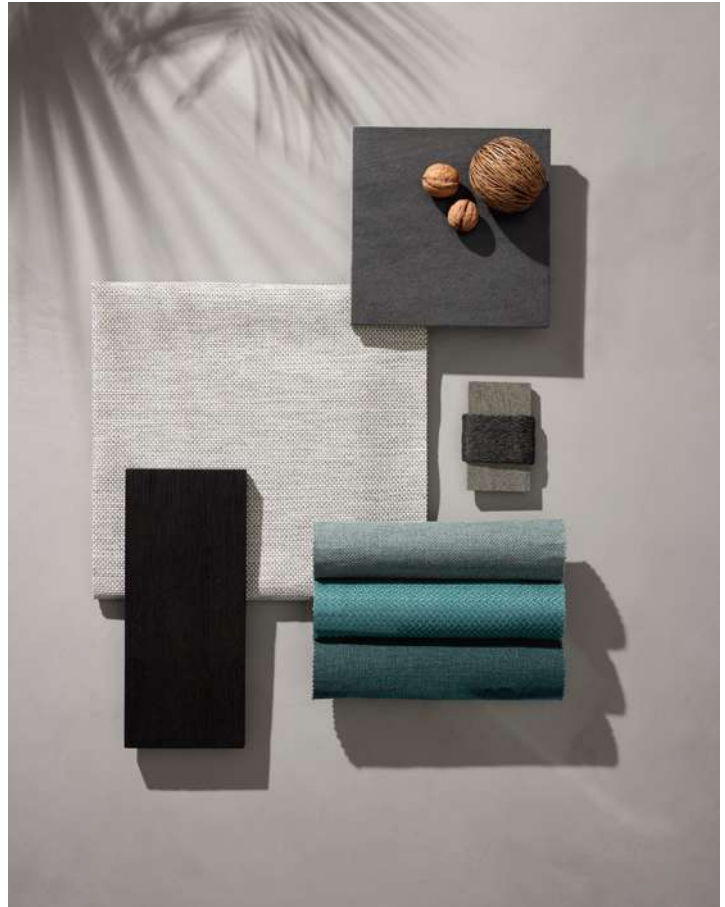

Tropical Concrete'

Tropical concrete, our first style, triggers vibrant emotion.

Embrace the urban vibe: chill, comfy and vibrant. Explore the grandeur and excitement of city life, with its grand boulevards, open squares and dazzling architecture.

Discover the perfect mix of old and new. Amble past impressive art deco houses surrounded by large landscaped gardens or take a stroll in one of the many flower-filled city parks. Enjoy a day on the water or connect with the cultural offering in a city that never sleeps.