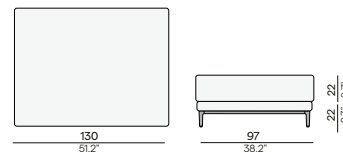

2,5-seater