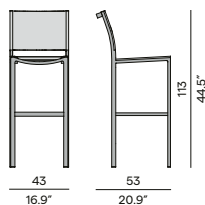

Barstool - Textiles 80