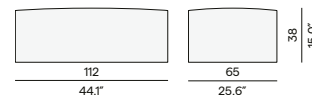

Touch pouf 112×65