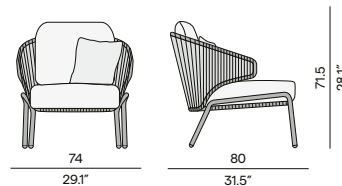

Materials & colours

Frame - finishing
PCSTS - rope

SF10 lava 1R01 bronze

SF10 lava 1R02 silver

SF13 flint 1R04 pepper

Dining arm chair

Barstool - 61

Barstool - 76

1-seater

Medium footstool/sidetable

Discover Radoc