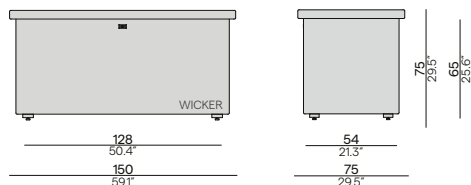

Discover cushion boxes

Aspen cushion box small