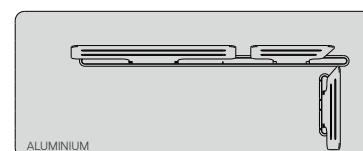

Right end seat

264
103.9"