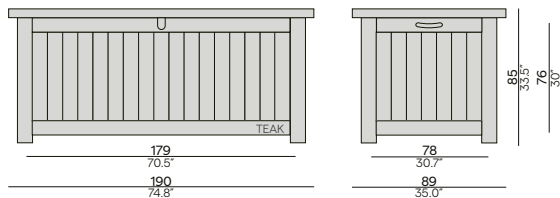

Cushion box large