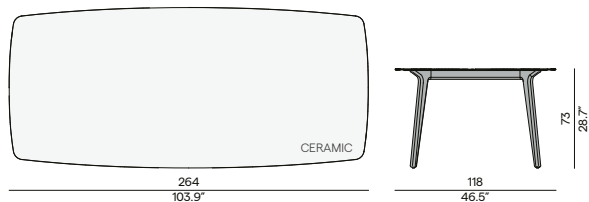

Dining table