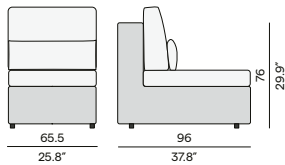

Small middle seat