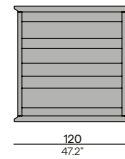

Coffee table