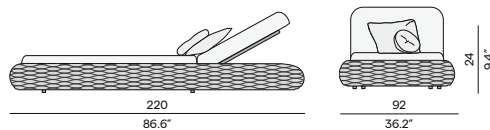

Kobo® designed by Stephane De Winter

Materials & colours

Finishing
Rope

4R03
anthracite

4R04
pepper

1-seater

3-seater

Lounger

Discover Kobo