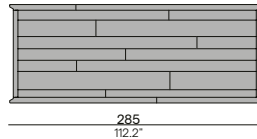

Dining table