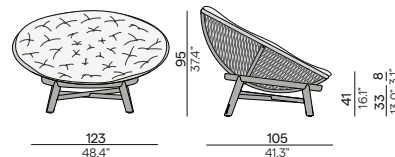

Discover Sandua

Dining arm chair

High back lounge chair

Daybed - papasan

Footrest

Materials & colours

Frame - Finishing
teak - Dicord®

HFTK 1B02
teak Dicord®
natural pepper