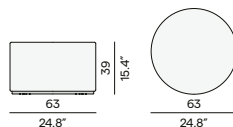

Discover poufs

Moon Island

Materials & colours

Finishing
all fabrics

Moon Island medium footstool/sidetable - Ø52

Moon Island small footstool/sidetable - Ø63

Touch

Materials & colours