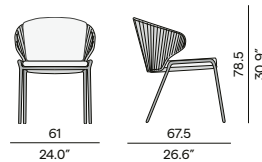

Dining arm chair