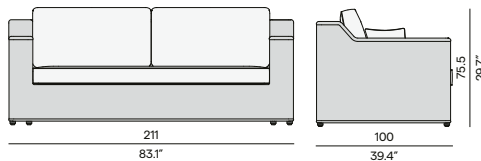

2,5-seater