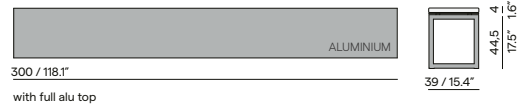

Table top

- Ceramic 6mm (6K)
- Ceramic 12mm (5K)
- Teak insert 22mm (1H)
- Trespa® 13mm (1T - 2T)

For all available table tops, please see

Dining table

Bench

with full alu top

with full alu top

Discover Fuse