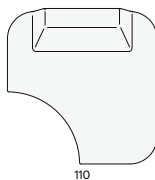

Left corner seat

110
43.3"