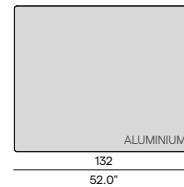

Large footstool/sidetable

Pictured back- and armrest combinations are indicative.
Multiple combinations possible.