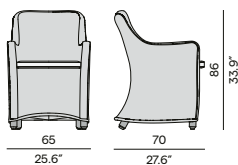

Discover San Diego

Dining arm chair