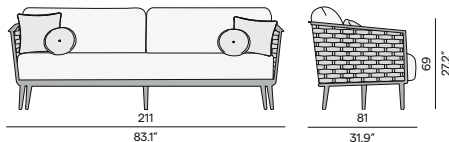

Cascade[•] designed by Stephane De Winter

Materials & colours

Frame - finishing
PCA - rope

AF08
white

3R02
silver
45mm

AF10
lava

3R03
anthracite
45mm

1-seater

3-seater

Daybed

Discover Cascade