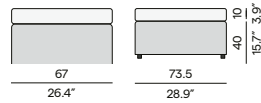

Medium footstool/sidetable