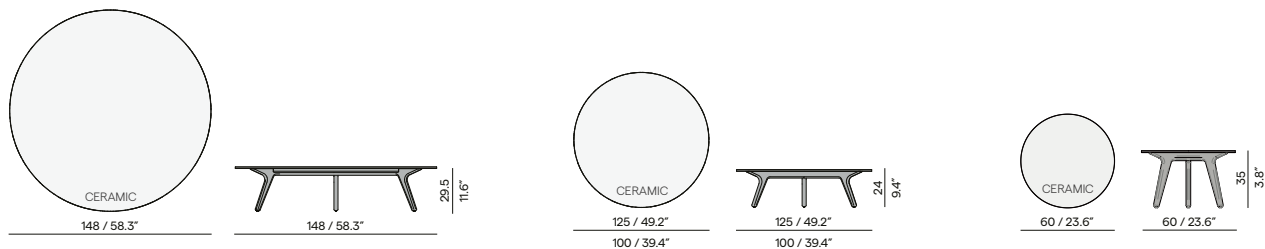

Coffee table