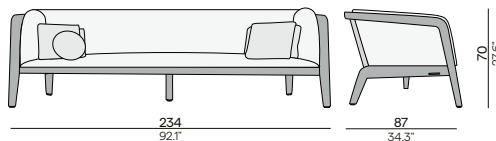

Sunrise® designed by Matthew Townsend

Materials & colours

Frame - finishing
Teak - selected fabrics

HFTB
teak
brushed

C145
salty
white

HFTB
teak
brushed

CF165
FR
toscana

HFTS
teak
scuro

T007
black

Features

- Stackable lounger
- Stackable chair

Discover Sunrise

1-seater

Dining arm chair

2-seater

Dining side chair

3-seater

Lounger

Lounger - with armrest