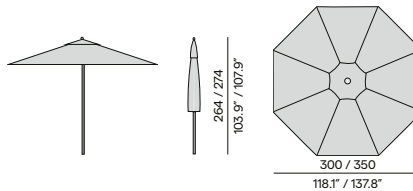

granite

05GB
dark granite

Finishing - fabrics

C109
canvas

C181
taupe

C110
black

Umbrella 300×300 / 350×350 / 300×400

Umbrella Ø300 / Ø350