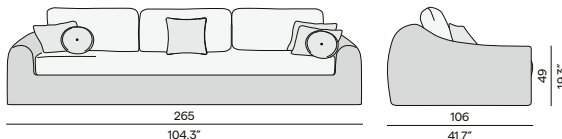

Materials & colours

Finishing
wicker 6mm

3W84
old grey
cord

Features

- Lounger with wheels

Discover River

Dining arm chair - round

1-seater

3-seater

Sunbed - small

Sunbed - large