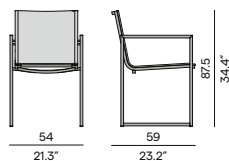

Dining arm chair - Textiles