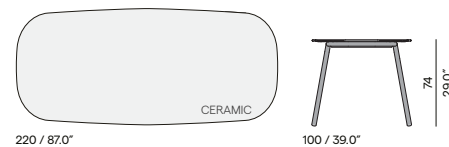

5K68
concrete

Features

- Table top in 1 piece with 5 parts simulation
- Armchair protection on table base

Discover Minus

Counter table

Dining table

Coffee table

Moon Island[®] designed by Gerd Couckhuys