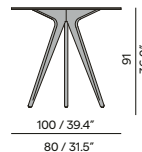

Counter table