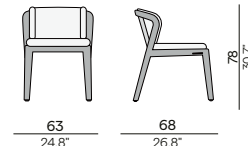

Dining side chair