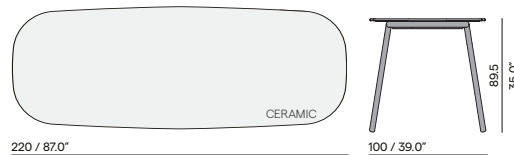

5K68
concrete

Features

- Table top in 1 piece with 5 parts simulation
- Armchair protection on table base

Discover Minus

Counter table

Dining table

Coffee table

Moon Island[®] designed by Gerd Couckhuys