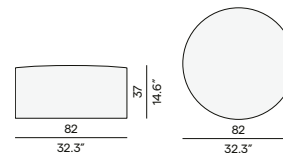

Touch pouf Ø82