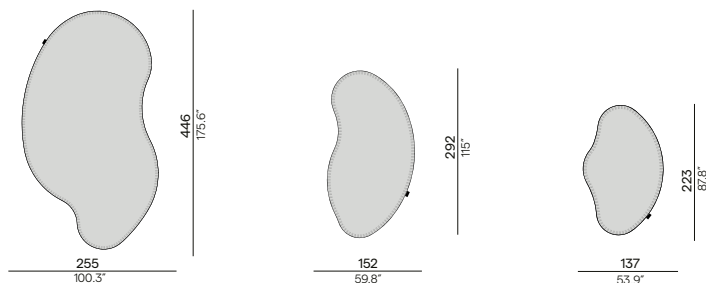

Outdoor rugs