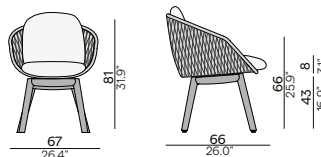

Discover Sandua

Dining arm chair