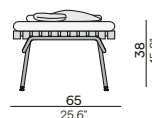

Materials & colours

Frame - top
PCSTS - teak

SF10 lava
2H43 teak natural

SF10 lava
2H37 teak scuro

Bench 200×65

Lounger

Discover San