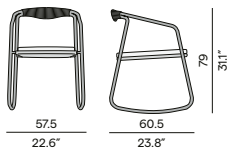

Rocking chair