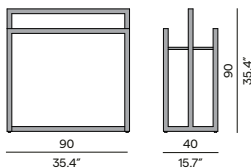

Finishing
teak

HFTK
teak
natural

Cushion box large

Towel rack

Discover Siena

Cushion boxes

Materials & colours

Finishing
wicker 2mm