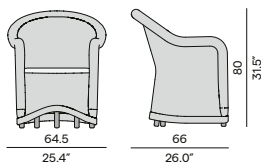

Discover River

Dining arm chair - round