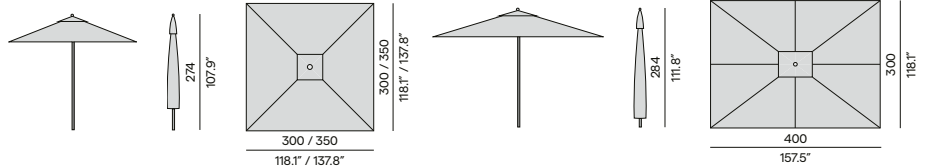

granite

05GB
dark granite

Finishing - fabrics

C109
canvas

C181
taupe

C110
black

Umbrella 300×300 / 350×350 / 300×400

Umbrella Ø300 / Ø350