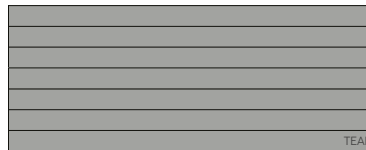

270 / 106.3"