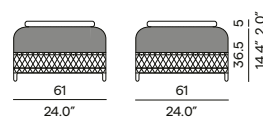

Medium footstool/sidetable - 61x61