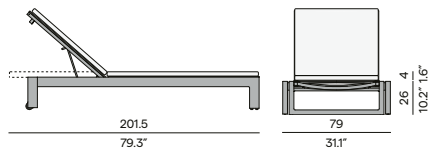

Lounger - Textiles