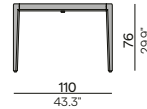

Dining table