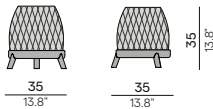

Outdoor lighting LED - small