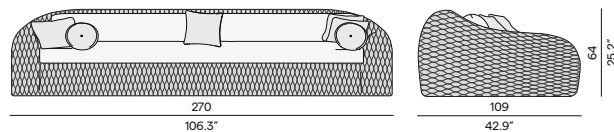

Kobo® designed by Stephane De Winter

Materials & colours

Finishing
Rope

4R03
anthracite

4R04
pepper

1-seater

3-seater

Lounger

Discover Kobo