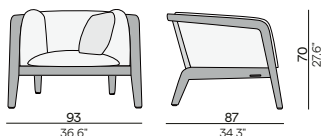

HFTS
teak
scuro

T007
black

Features

- Stackable lounger
- Stackable chair

Discover Sunrise

1-seater

Dining arm chair

2-seater