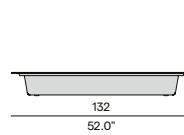

Large footstool/sidetable

Pictured back- and armrest combinations are indicative.
Multiple combinations possible.