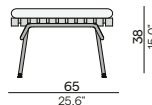

Bench 200×65