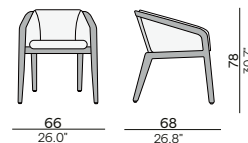

HFTS
teak
scuro

T007
black

Features

- Stackable lounger
- Stackable chair

Discover Sunrise

1-seater

Dining arm chair

2-seater