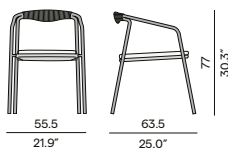

HFTK
teak
natural

AF13
flint

1R04
pepper

AF10
lava

1R03
anthracite

Features

- Stackable chair

Dining arm chair