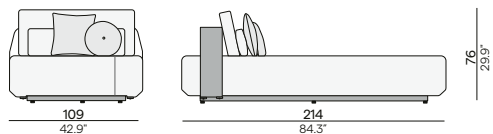

Left corner double seat

Large middle seat

Discover Kumo

Small middle seat

Corner seat

Lounger

Lounger - with backrest

Pouf 50x50