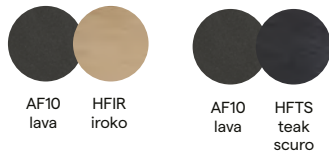

Materials & colours

Frame - finishing
PCA base + wood