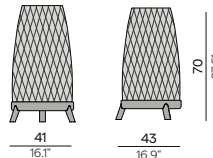

Outdoor lighting LED - large