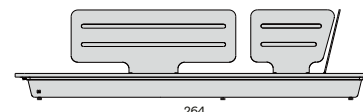

Materials & colours

Frame - finishing
PCSTS - alu

SF10 + AF10
lava

Features

- Modular system
- Reclining back 30°

Discover Air

Left end seat

264
103.9"

264
103.9"

107
42.1"

66
26.0"

Right end seat

264
103.9"

264
103.9"

107
42.1"

66
26.0"

Trolley

82
32.3"

67
26.4"

137
53.9"