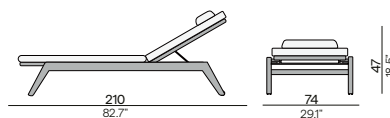

Sunrise® designed by Matthew Townsend

Materials & colours

Frame - finishing
Teak - selected fabrics

HFTB
teak
brushed

C145
salty
white

HFTB
teak
brushed

CF165
FR
toscana

HFTS
teak
scuro

T007
black

Features

- Stackable lounger
- Stackable chair

Discover Sunrise

1-seater

Dining arm chair

2-seater

Dining side chair

3-seater

Lounger

Lounger - with armrest