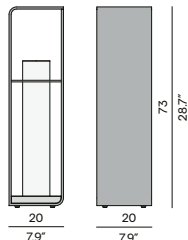

Outdoor lighting LED - large