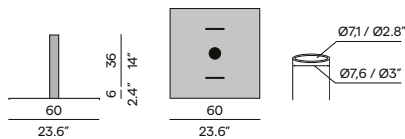

Umbrella base 55kg