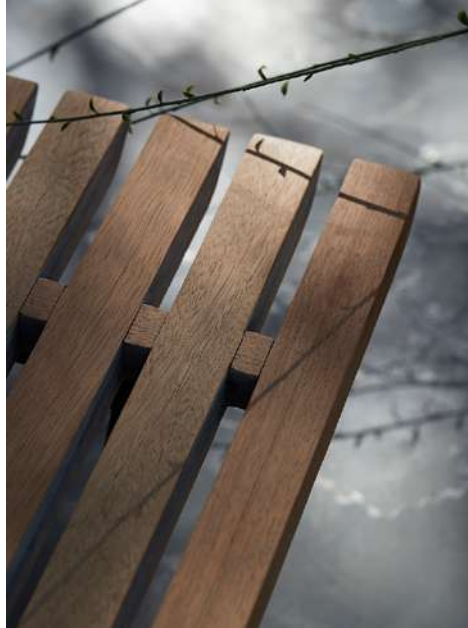

San

Designed by Lionel Doyen

The San collection draws from Japanese art as inspiration for its truly iconic design. Both timeless and contemporary, the minimalist frame has been meticulously refined to expose every detail. An artful blend of shapes and materials illustrates the ingenuity of this creation. The winner of the Interior Design's Best of Year Award 2016 in the category 'Furniture – Outdoor Seating', San is a perfect fit for any setting, exterior or interior.

Discover San