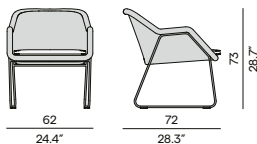

Materials & colours

Finishing
wicker 2mm

SF08
white   1W31
off white

SF10
lava   1W44
hazel

Dining arm chair

1-seater

Barstool - 80

Barstool - 60

Discover Mood