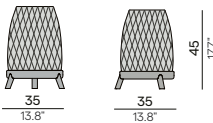

Outdoor lighting LED - medium