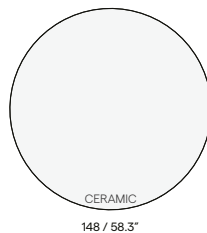

Discover Torsa

Counter table