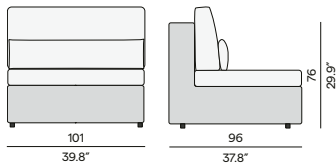

Large middle seat