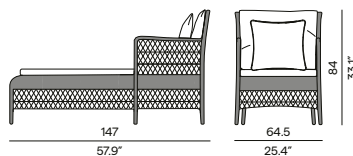

Discover Malibu

Patio chair