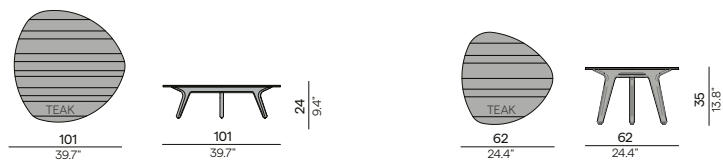

Organic coffee table