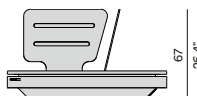

117

46.1"

67

26.4"