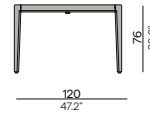

Dining table