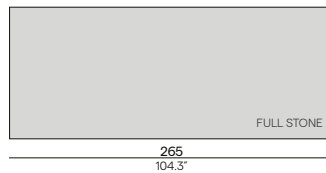

Materials & colours

Base
teak

HFTK
teak
natural

Table top

- Full stone
- Inserted stone
- Inserted teak

Discover Livorno

Dining table

Materials & colours