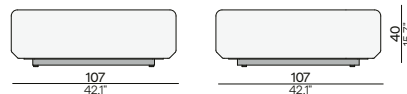

Medium footstool/sidetable