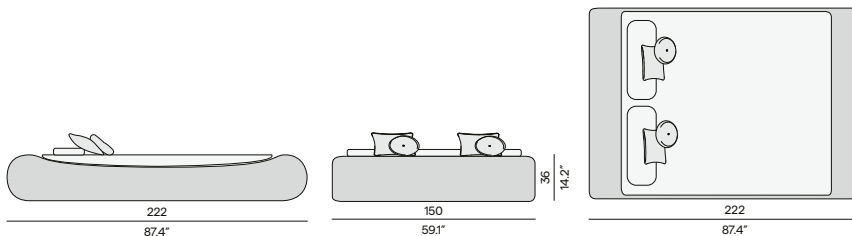

Discover River

Dining arm chair - round

1-seater

3-seater

Sunbed - small

Sunbed - large

Materials & colours

Finishing
wicker 2mm