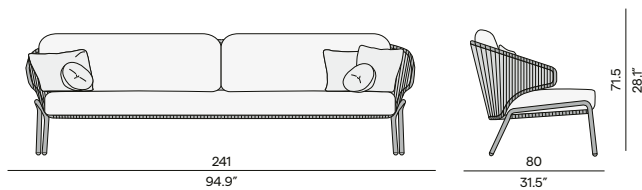

Medium footstool/sidetable

Discover Radoc

2,5-seater

3-seater

Chaise longue

Materials & colours

Frame - top
PCSTS - teak

SF10 lava
2H43 teak natural