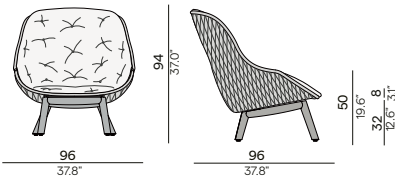

High back lounge chair