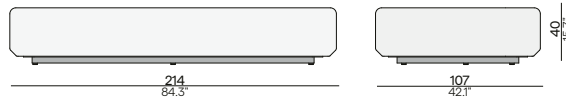

Large footstool/sidetable