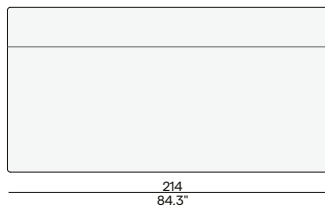

Large footstool/sidetable