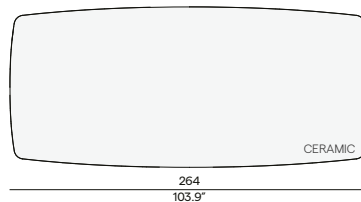

Discover Torsa

Counter table