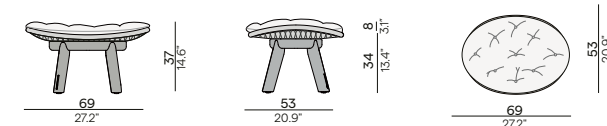

Sandua[•] designed by Robin Hapelt

Materials & colours

Frame - Finishing
teak - Dicord®

HFTK 1B02
teak Dicord®
natural pepper

HFTK 1B01
teak Dicord®
natural anthracite

HFTS 1B02
teak Dicord®
scuro pepper

HFTS 1B01
teak Dicord®
scuro anthracite

Features

- Knock-down

Discover Sandua

Dining arm chair

High back lounge chair

Daybed - papasan

Footrest