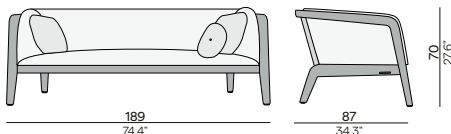

HFTS
teak
scuro

T007
black

Features

- Stackable lounger
- Stackable chair

Discover Sunrise

1-seater

Dining arm chair

2-seater