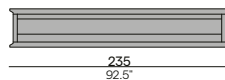

HFTS
teak
scuro

2H37
teak
scuro

Features

- Adjustable feet

Dining table

Coffee table

Bench

Zendo Sense[°] designed by Stephane de Winter