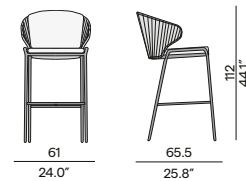

Barstool - 76