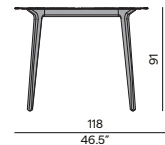

Discover Torsa

Counter table