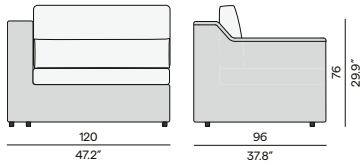

Left seat

Right seat

Corner seat

Large middle seat

Small middle seat

Large footstool/sidetable

Medium footstool/sidetable

Small footstool/sidetable

Lounger