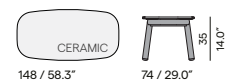

5K68
concrete

Features

- Table top in 1 piece with 5 parts simulation
- Armchair protection on table base

Discover Minus

Counter table

Dining table

Coffee table

Moon Island[®] designed by Gerd Couckhuys