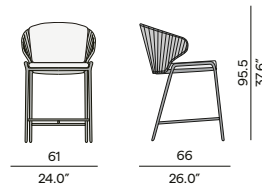

Barstool - 61