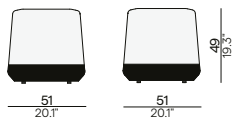

Left corner double seat

Large middle seat

Discover Kumo

Small middle seat

Corner seat

Lounger

Lounger - with backrest

Pouf 50x50