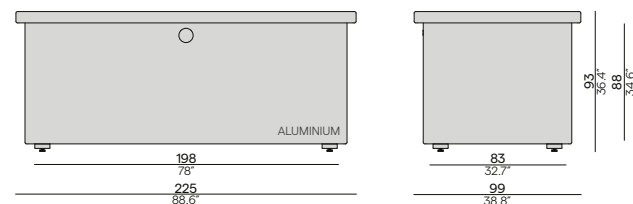

Fuse cushion box large