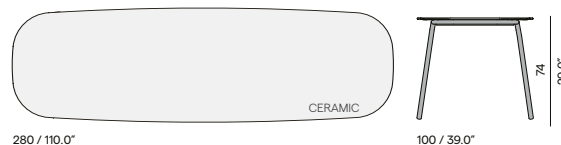

5K68
concrete

Features

- Table top in 1 piece with 5 parts simulation
- Armchair protection on table base

Discover Minus

Counter table

Dining table

Coffee table

Moon Island[®] designed by Gerd Couckhuys