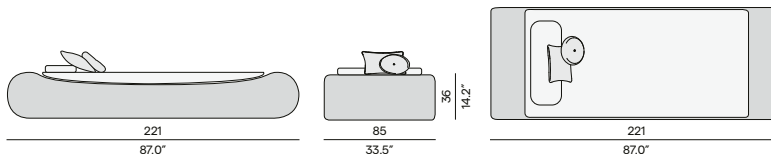

Discover River

Dining arm chair - round

1-seater

3-seater

Sunbed - small

Sunbed - large

Materials & colours

Finishing
wicker 2mm