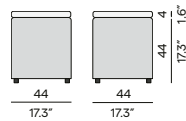

Small footstool/sidetable