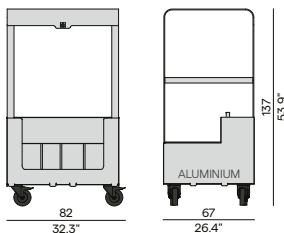

Trolley

82
32.3"

67
26.4"

117
46.1"