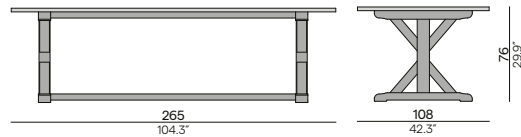

Dining table