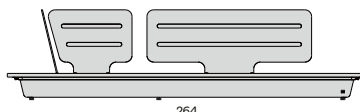

Materials & colours

Frame - finishing
PCSTS - alu

SF10 + AF10
lava

Features

- Modular system
- Reclining back 30°

Discover Air

Left end seat

264
103.9"

264
103.9"

107
42.1"

66
26.0"

Right end seat

264
103.9"

264
103.9"

107
42.1"

66
26.0"

Trolley

82
32.3"

67
26.4"

137
53.9"