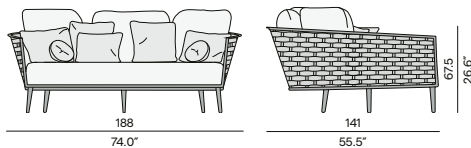

Cascade[•] designed by Stephane De Winter

Materials & colours

Frame - finishing
PCA - rope

AF08
white

3R02
silver
45mm

AF10
lava

3R03
anthracite
45mm

1-seater

3-seater

Daybed

Discover Cascade