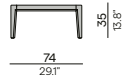

Coffee table