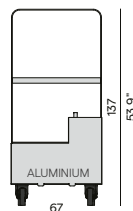

67
26.4"

137
53.9"