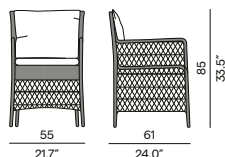

Medium footstool/sidetable

Small footstool/sidetable

Lounger

Materials & colours

Finishing
wicker 2,8mm

2W23
camel

Dining arm chair

Coffee table - 114x114