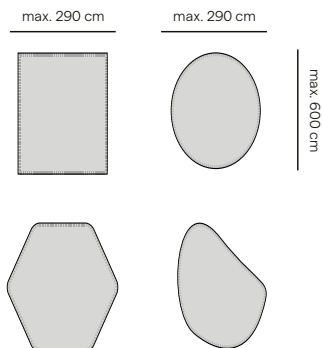

Possibility to customise

Nubo rugs can be ordered in custom sizes and shapes such as round, oval, square, rectangular, or other shapes.