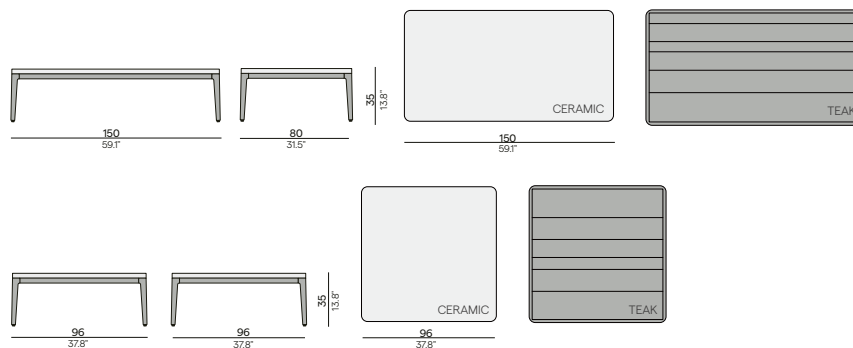

5K68
concrete

Features

- Adjustable feet

Discover Zendo Sense

Coffee table - 35h

Coffee table - 25h

Lumo[•]

designed by Koen Van Extergem