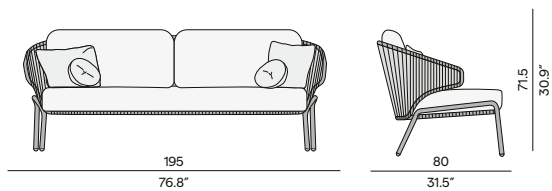

2,5-seater