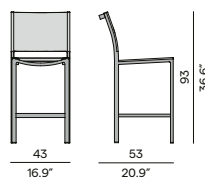

Barstool - Textiles 60