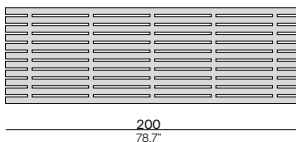

Bench 200×65