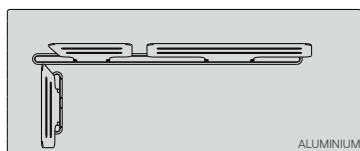

Discover Air

Left end seat

264
103.9"